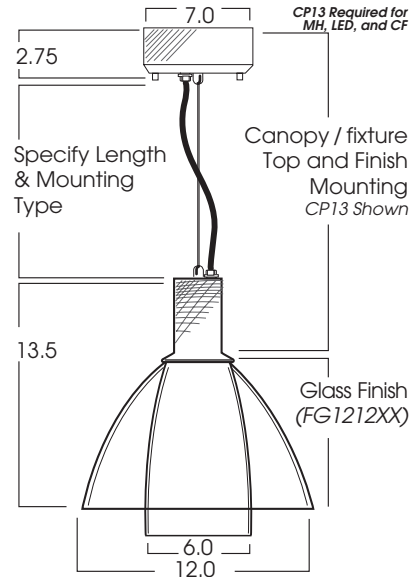

SPECLUME
12" PENDANT SERIES
LAYERED HAND BLOWN GLASS
 CF / INC / MH / LED

SL
SERIES

PRODUCT INFORMATION:

- Decorative Layered Pendant evokes a flower of glass.
- Fixture specification options offer a creative mix of glass and mounting finishes.
- White glass is frosted cased glass (standard). Colored glass are cased inside (matte) outside (gloss).
- Add FF to end of part number to frost the outside.
- Choose from compact fluorescent, incandescent, metal halide, or LED lamping options.
- See mounting options section for maximum CF/MH lengths.
- Suitable for use in damp location
- Consult the factory for dimming and EM options
- Manufactured and tested to UL standard No. 1598.

MODEL	LAMPS	WATTS	BALLAST	MOUNTING	MOUNTING FINISH	GLASS OPTIONS
LG1212FG- Speclume Pendant Series, 12"x14" Hand Blown Layered Frosted Glass	CF **	18, 26, 32, 42*	E1 -Electronic, 120v	CD* -Cord and Cable Mount	PT -Platinum Silver (Gray Cord / Stem)	FG1212WH -Frosted/Cased White Glass (both)
	INC	100w	E2 -Electronic, 277v	CDCC* -Coil Cord and Cable Mount	MB -Matte Black (Black Cord / Stem)	FG1212WHAO -Frosted White Outer Glass, Cased Amber /Orange Inner Glass
	MH **	20, 39 (PAR 20)		HM* -Hang Straight Pendant	MW -Matte White (White Cord / Stem)	FG1212WHSB -Frosted White Outer Glass, Cased Sky Blue Inner Glass
	LED **	CX17w* (Specify 27K, 31K, 35K, 41K)		HMAT* -Adjustable Length Hang Straight Pendant	BA -Brushed Aluminum (Gray Cord / Stem)	FG1212WHFR -Frosted White Outer Glass, Cased Red Inner Glass
			PM* -Pendant/Straight Mount	CC -Custom Color (see color chart)		FF -Full Frost (for frosted outside of colored glass)
	**Requires CP13	*Runs 26, 32,42w Lamp		CP13 -Ballast Housing		
LG1212FG	LED	CX17W31K	E1	CD36 / CP13	BA	FG1212WH